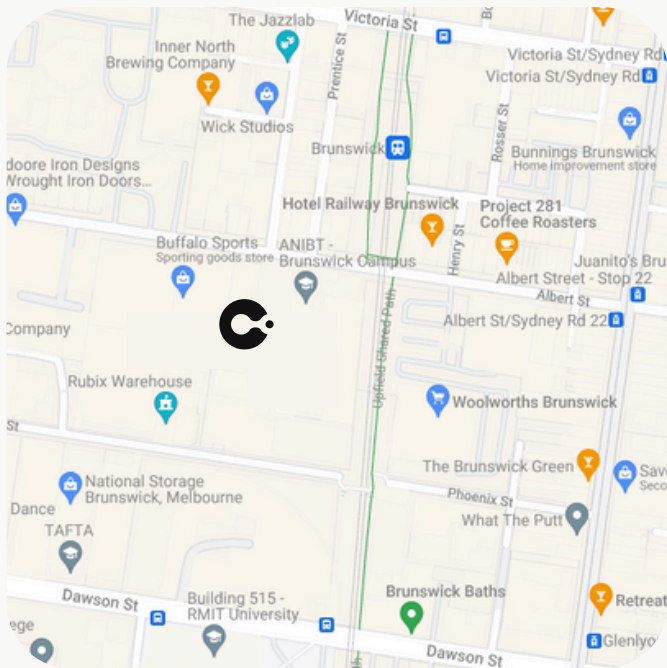

Our Locations

CoLabs Brunswick

17/306 Albert St,
Brunswick VIC 3056

CoLabs Notting Hill

2A Acacia Place,
Notting Hill, VIC 3168

Current

We have a network of distributed locations strategically in Brunswick, near the Parkville precinct and in Notting Hill, in the Monash precinct.