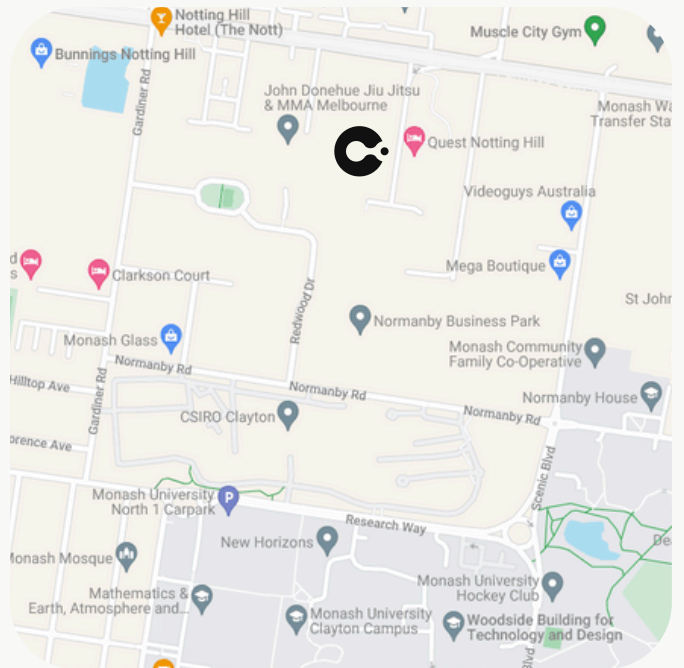

Our Locations

CoLabs Brunswick

17/306 Albert St,
Brunswick VIC 3056

CoLabs Notting Hill

2A Acacia Place,
Notting Hill, VIC 3168

Current

We have a network of distributed locations strategically in Brunswick, near the Parkville precinct and in Notting Hill, in the Monash precinct.